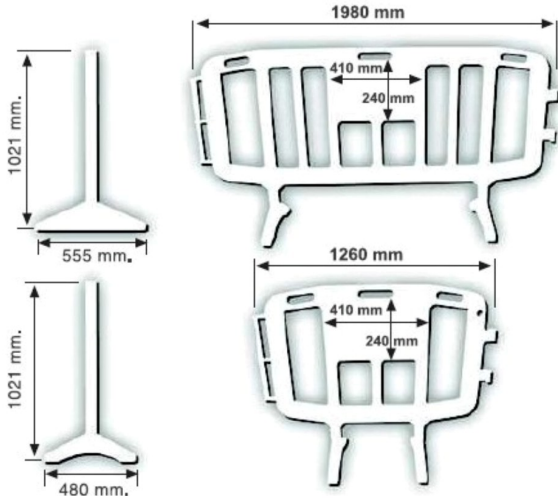

SC

señalconfor

BALIZAS Y SEÑALES

ECOBARRIER